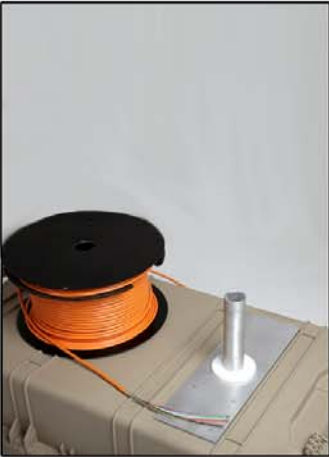

### PELICAN I780 ERK KIT

**DIMENSIONS**  
(44X24X14)

**CABLE SPOOL**  
(7.75H X 20")